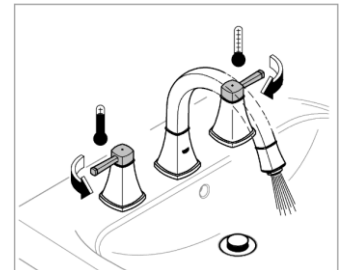

GROHE GRANDERA

GROHE EcoJoy with water-saving function for reduced consumption

GROHE EcoJoy reduces water consumption by up to 50% without compromising on performance. Whenever you turn on your tap, you will enjoy a full jet of water while saving money nonetheless.

Pos.-nr.	Prod. description	Order-nr.
1	Grandera handle red	48198IG0
2	Grandera handle blue	48199IG0
3	Ceramic headpart, 1/2"	45882000
3.1	O-ring Ø 18.2 x Ø 1.7	0392400M
4	Ceramic headpart, 1/2"	45883000
4.1	O-ring Ø 18.2 x Ø 1.7	0392400M
5	Lift rod	48200000
6	Flow straightener	46837G00
7	Fixing clamp	6554100M
8	Waste set 1 1/4"	28910000
8.1	Plug for waste set 1 1/4"	07182000
8.2	Eccentric rod	07052000
9	Coupling nut 1/2"	1290100M
9.1	Fibre seal Ø 18,5 x Ø 12 x 2	0138900M
10	Flexible connection hose	45704000
11	Ball rod	07341000*