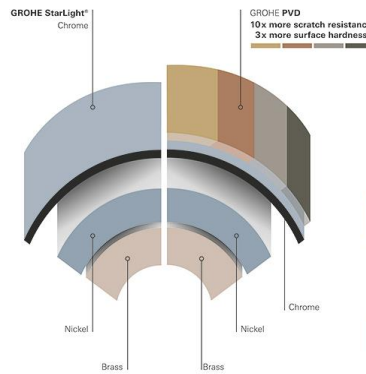

Illustration/ Drawing

Colour options:
 ● 000 | StarLight Chrome ● IG0 | Chrome/Gold

"Grandera"
Three-hole basin mixer 1/2" S-Size

- valves hot/cold with headparts 1/2" - 90°
- **GROHE StarLight** chrome finish
- **GROHE EcoJoy** technology for less water and perfect flow
- **GROHE AquaGuide** adjustable mousseur 5.7 l/min
- pop-up waste set 1 1/4"
- pressure-proof, flexible connection hoses between spout and side valves

GROHE GRANDERA

GROHE EcoJoy with water-saving function for reduced consumption

GROHE EcoJoy reduces water consumption by up to 50% without compromising on performance. Whenever you turn on your tap, you will enjoy a full jet of water while saving money nonetheless.

Stylistically, the Grandera collection can be combined with a wide range of bathroom furnishings, with the added flexibility of two colors – chrome and chrome / gold.

AQUAGUIDE
Variable spout end for adjustment of water flow.

Pos.-nr.	Prod. description	Order-nr.
1	Grandera handle red	48198IG0
2	Grandera handle blue	48199IG0
3	Ceramic headpart, 1/2"	45882000
3.1	O-ring Ø 18.2 x Ø 1.7	0392400M
4	Ceramic headpart, 1/2"	45883000
4.1	O-ring Ø 18.2 x Ø 1.7	0392400M
5	Lift rod	48200000
6	Flow straightener	46837G00
7	Fixing clamp	6554100M
8	Waste set 1 1/4"	28910000
8.1	Plug for waste set 1 1/4"	07182000
8.2	Eccentric rod	07052000
9	Coupling nut 1/2"	1290100M
9.1	Fibre seal Ø 18,5 x Ø 12 x 2	0138900M
10	Flexible connection hose	45704000
11	Ball rod	07341000*