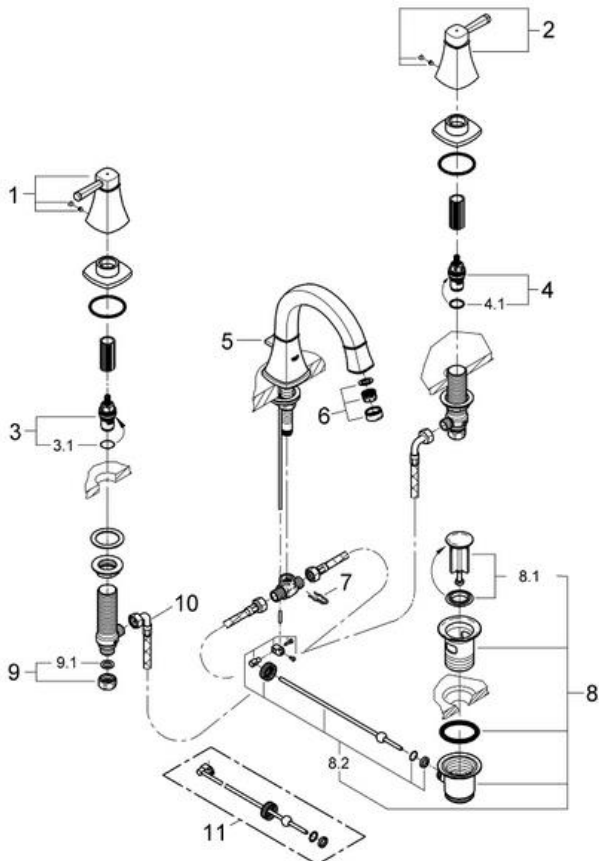

PROJECT		REF		REV	ITEM CODE	
LOCATION		DATE			PAGE	

SANITARY WARE SPECIFICATION SHEET

Item Descriptions	GROHE (Germany) "Grandera" Three-hole basin mixer 1/2"
Dimensions	L156 x W200 x H184 mm
Model	20417IG0
Finish / Material	Chrome Plated & Gold
Country of origin	Germany
Manufacturer	GROHE Limited
Supplier	Acme Sanitary Ware Co. Ltd Mr. Eric Wong/ Mr. Don Yuen
Contact Tel/Fax	(852) 2388-7171 / (852) 2710-8012
E-mail	acme@acmesanitary.com.hk
Website	www.acmesanitary.com.hk

Illustration/ Drawing

Colour options:
 ● 000 | StarLight Chrome ● IG0 | Chrome/Gold

"Grandera"
Three-hole basin mixer 1/2" S-Size

- valves hot/cold with headparts 1/2" - 90°
- **GROHE StarLight** chrome finish
- **GROHE EcoJoy** technology for less water and perfect flow
- **GROHE AquaGuide** adjustable mousseur 5.7 l/min
- pop-up waste set 1 1/4"
- pressure-proof, flexible connection hoses between spout and side valves

Pos.-nr.	Prod. description	Order-nr.
1	Grandera handle red	48198IG0
2	Grandera handle blue	48199IG0
3	Ceramic headpart, 1/2"	45882000
3.1	O-ring Ø 18.2 x Ø 1.7	0392400M
4	Ceramic headpart, 1/2"	45883000
4.1	O-ring Ø 18.2 x Ø 1.7	0392400M
5	Lift rod	48200000
6	Flow straightener	46837G00
7	Fixing clamp	6554100M
8	Waste set 1 1/4"	28910000
8.1	Plug for waste set 1 1/4"	07182000
8.2	Eccentric rod	07052000
9	Coupling nut 1/2"	1290100M
9.1	Fibre seal Ø 18,5 x Ø 12 x 2	0138900M
10	Flexible connection hose	45704000
11	Ball rod	07341000*